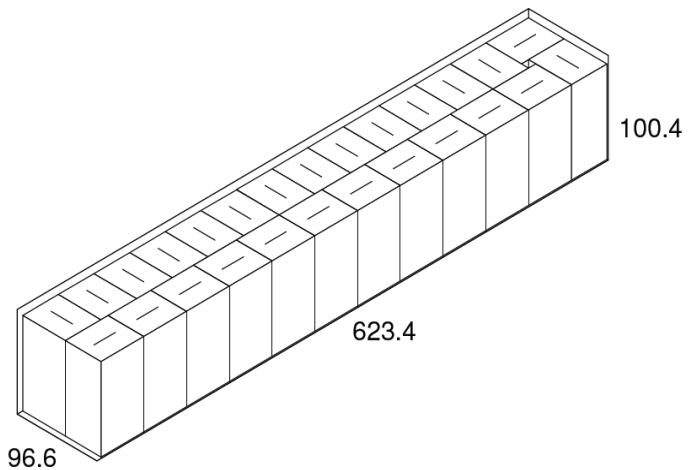

Bedford Paper

SBT503 Small Bath Tissue

PRODUCT SPECIFICATIONS:

Sheet Detail:	
Length/Perf (In):	3.75
Width (In):	4.50
Sheet Count:	500
<i>Per roll or pack</i>	
Rolls/Packs per case	96
Paper type:	Recycled

Roll/Pack Detail:	
Length (Ft.):	156
Width (In):	4.50
Diameter (In):	4.40
Plys:	2

Carton Info:	
Length (In):	26.3
Width (In):	17.6
Case Height (In):	18.9
Case Weight (Lbs):	37.0
Cases/Pallet:	25
Pallets/Truck:	26
Cube:	5.0
Ti:	5
Hi:	5
Carton Type:	White