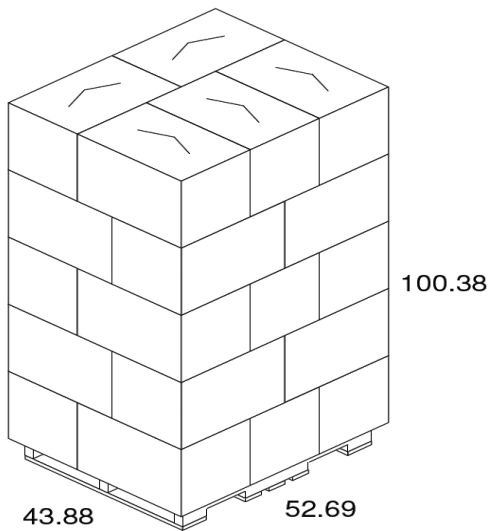

Bedford Paper

SBT503 Small Bath Tissue

PRODUCT SPECIFICATIONS:

Sheet Detail:	
Length/Perf (In):	3.75
Width (In):	4.50
Sheet Count:	500
<i>Per roll or pack</i>	
Rolls/Packs per case	96
Paper type:	Recycled

Roll/Pack Detail:	
Length (Ft.):	156
Width (In):	4.50
Diameter (In):	4.40
Plys:	2

Carton Info:	
Length (In):	26.3
Width (In):	17.6
Case Height (In):	18.9
Case Weight (Lbs):	37.0
Cases/Pallet:	25
Pallets/Truck:	26
Cube:	5.0
Ti:	5
Hi:	5
Carton Type:	White