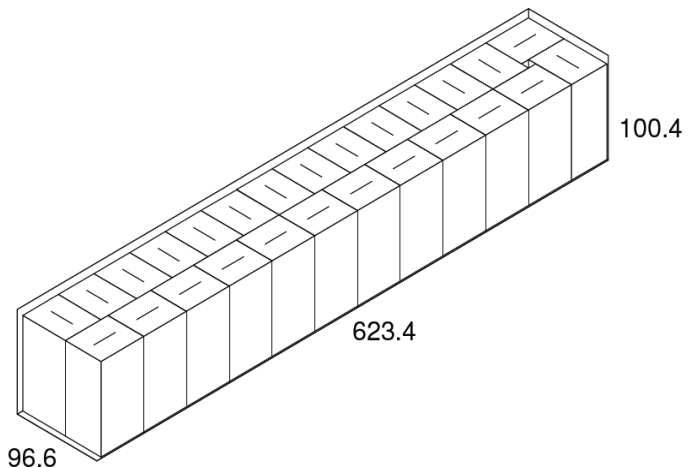

## SBT502 Small Bath Tissue

### PRODUCT SPECIFICATIONS:

Sheet Detail:	
Length/Perf (In):	3.50
Width (In):	4.50
Sheet Count:	500
<i>Per roll or pack</i>	
Rolls/Packs per case	96
Paper type:	Recycled

Roll/Pack Detail:	
Length (Ft.):	146
Width (In):	4.50
Diameter (In):	4.40
Plys:	2

Carton Info:	
Length (In):	26.3
Width (In):	17.6
Case Height (In):	18.9
Case Weight (Lbs):	35.0
Cases/Pallet:	25
Pallets/Truck:	26
Cube:	5.0
Ti:	5
Hi:	5
Carton Type:	White

\*\*All product details, product specifications, and data are subject to change without notice to improve product quality, design, or performance\*\*