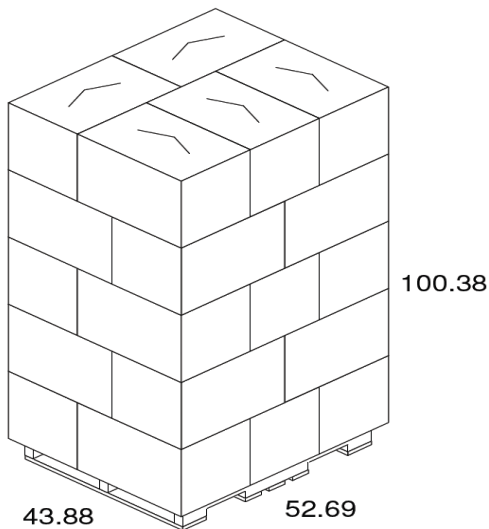

## SBT502 Small Bath Tissue

### PRODUCT SPECIFICATIONS:

Sheet Detail:	
Length/Perf (In):	3.50
Width (In):	4.50
Sheet Count:	500
<i>Per roll or pack</i>	
Rolls/Packs per case	96
Paper type:	Recycled

Roll/Pack Detail:	
Length (Ft.):	146
Width (In):	4.50
Diameter (In):	4.40
Plys:	2

Carton Info:	
Length (In):	26.3
Width (In):	17.6
Case Height (In):	18.9
Case Weight (Lbs):	35.0
Cases/Pallet:	25
Pallets/Truck:	26
Cube:	5.0
Ti:	5
Hi:	5
Carton Type:	White

\*\*All product details, product specifications, and data are subject to change without notice to improve product quality, design, or performance\*\*