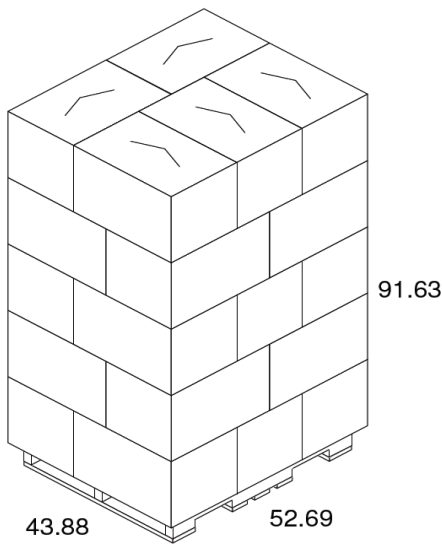

Bedford Paper

SBT501 Small Bath Tissue

PRODUCT SPECIFICATIONS:

Sheet Detail:	
Length/Perf (In):	3.50
Width (In):	4.10
Sheet Count:	500
<i>Per roll or pack</i>	
Rolls/Packs per case	96
Paper type:	Recycled

Roll/Pack Detail:	
Length (Ft.):	146
Width (In):	4.10
Diameter (In):	4.40
Plys:	2

Carton Info:	
Length (In):	26.3
Width (In):	17.6
Case Height (In):	17.1
Case Weight (Lbs):	32.0
Cases/Pallet:	25
Pallets/Truck:	26
Cube:	4.6
Ti:	5
Hi:	5
Carton Type:	White