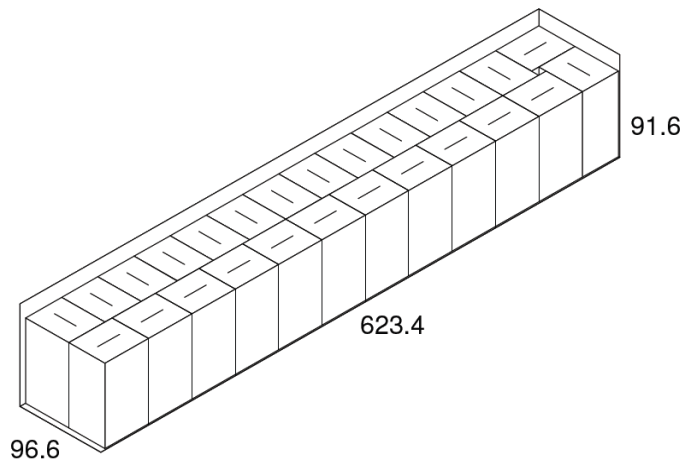

Bedford Paper

SBT501 Small Bath Tissue

PRODUCT SPECIFICATIONS:

Sheet Detail:	
Length/Perf (In):	3.50
Width (In):	4.10
Sheet Count:	500
<i>Per roll or pack</i>	
Rolls/Packs per case	96
Paper type:	Recycled

Roll/Pack Detail:	
Length (Ft.):	146
Width (In):	4.10
Diameter (In):	4.40
Plys:	2

Carton Info:	
Length (In):	26.3
Width (In):	17.6
Case Height (In):	17.1
Case Weight (Lbs):	32.0
Cases/Pallet:	25
Pallets/Truck:	26
Cube:	4.6
Ti:	5
Hi:	5
Carton Type:	White