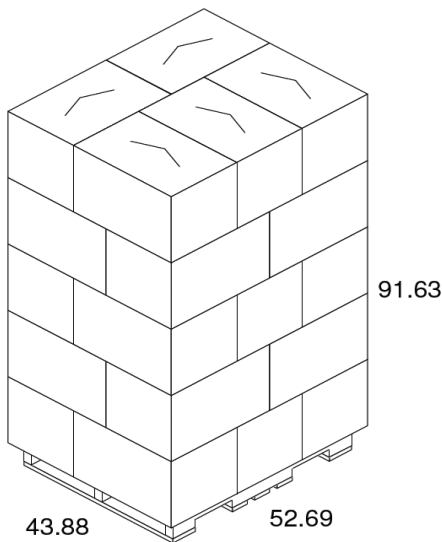

Bedford Paper

SBT500 Small Bath Tissue

PRODUCT SPECIFICATIONS:

Sheet Detail:	
Length/Perf (In):	3.75
Width (In):	4.10
Sheet Count:	500
<i>Per roll or pack</i>	
Rolls/Packs per case	96
Paper type:	Recycled

Roll/Pack Detail:	
Length (Ft.):	156
Width (In):	4.10
Diameter (In):	4.40
Plys:	2

Carton Info:	
Length (In):	26.3
Width (In):	17.6
Case Height (In):	17.1
Case Weight (Lbs):	34.0
Cases/Pallet:	25
Pallets/Truck:	26
Cube:	4.6
Ti:	5
Hi:	5
Carton Type:	White