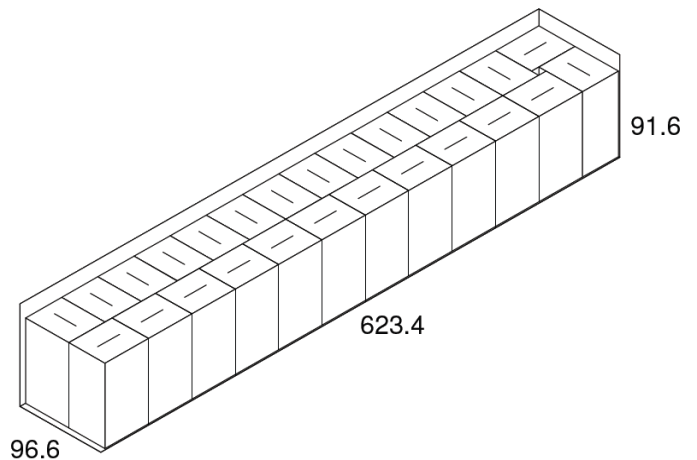

Bedford Paper

SBT500 Small Bath Tissue

PRODUCT SPECIFICATIONS:

Sheet Detail:	
Length/Perf (In):	3.75
Width (In):	4.10
Sheet Count:	500
<i>Per roll or pack</i>	
Rolls/Packs per case	96
Paper type:	Recycled

Roll/Pack Detail:	
Length (Ft.):	156
Width (In):	4.10
Diameter (In):	4.40
Plys:	2

Carton Info:	
Length (In):	26.3
Width (In):	17.6
Case Height (In):	17.1
Case Weight (Lbs):	34.0
Cases/Pallet:	25
Pallets/Truck:	26
Cube:	4.6
Ti:	5
Hi:	5
Carton Type:	White