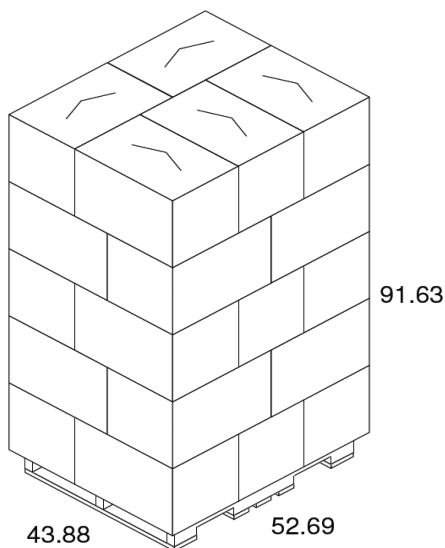

Bedford Paper

SBT450 Small Bath Tissue

PRODUCT SPECIFICATIONS:

Sheet Detail:	
Length/Perf (In):	3.75
Width (In):	4.10
Sheet Count:	450
<i>Per roll or pack</i>	
Rolls/Packs per case	96
Paper type:	VIRGIN

Roll/Pack Detail:	
Length (Ft.):	141
Width (In):	4.10
Diameter (In):	4.40
Plys:	2

Carton Info:	
Length (In):	26.3
Width (In):	17.6
Case Height (In):	18.9
Case Weight (Lbs):	32.0
Cases/Pallet:	25
Pallets/Truck:	26
Cube:	5.1
Ti:	5
Hi:	5
Carton Type:	White

** All product details, product specifications, and data are subject to change without notice to improve product quality, design, or performance**