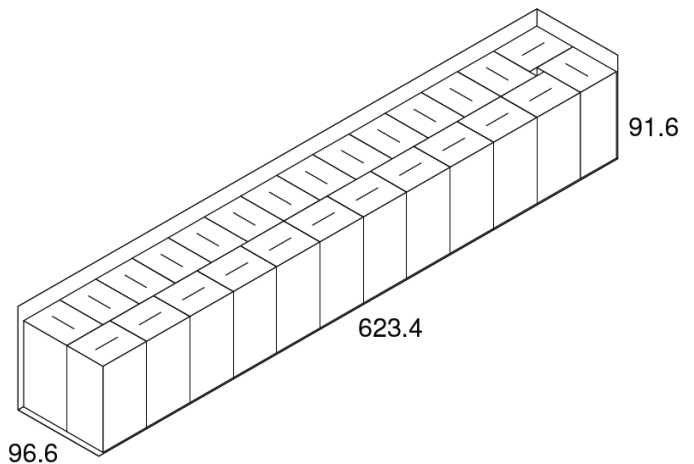

Bedford Paper

SBT450 Small Bath Tissue

PRODUCT SPECIFICATIONS:

Sheet Detail:	
Length/Perf (In):	3.75
Width (In):	4.10
Sheet Count:	450
<i>Per roll or pack</i>	
Rolls/Packs per case	96
Paper type:	VIRGIN

Roll/Pack Detail:	
Length (Ft.):	141
Width (In):	4.10
Diameter (In):	4.40
Plys:	2

Carton Info:	
Length (In):	26.3
Width (In):	17.6
Case Height (In):	18.9
Case Weight (Lbs):	32.0
Cases/Pallet:	25
Pallets/Truck:	26
Cube:	5.1
Ti:	5
Hi:	5
Carton Type:	White

** All product details, product specifications, and data are subject to change without notice to improve product quality, design, or performance**