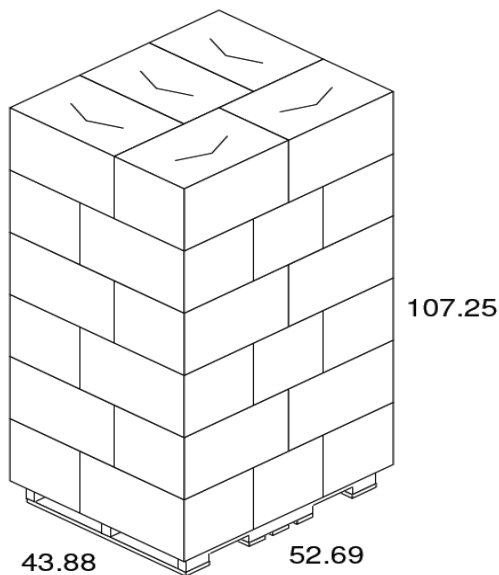

Bedford Paper

SBT1000 Small Bath Tissue

PRODUCT SPECIFICATIONS:

Sheet Detail:	
Length/Perf (In):	3.75
Width (In):	4.00
Sheet Count:	1000
<i>Per roll or pack</i>	
Rolls/Packs per case	96
Paper type:	Recycled

Roll/Pack Detail:	
Length (Ft.):	313
Width (In):	4.00
Diameter (In):	4.40
Plys:	1

Carton Info:	
Length (In):	26.3
Width (In):	17.6
Case Height (In):	16.9
Case Weight (Lbs):	36.0
Cases/Pallet:	30
Pallets/Truck:	26
Cube:	4.5
Ti:	5
Hi:	6
Carton Type:	White