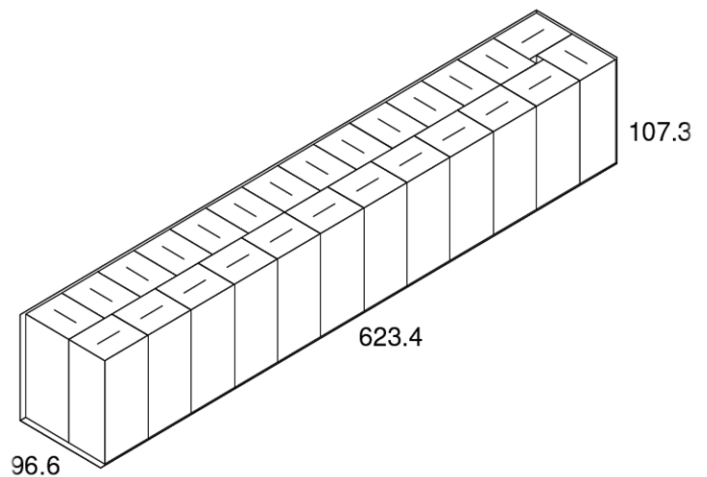

Bedford Paper

SBT1000 Small Bath Tissue

PRODUCT SPECIFICATIONS:

Sheet Detail:	
Length/Perf (In):	3.75
Width (In):	4.00
Sheet Count:	1000
<i>Per roll or pack</i>	
Rolls/Packs per case	96
Paper type:	Recycled

Roll/Pack Detail:	
Length (Ft.):	313
Width (In):	4.00
Diameter (In):	4.40
Plys:	1

Carton Info:	
Length (In):	26.3
Width (In):	17.6
Case Height (In):	16.9
Case Weight (Lbs):	36.0
Cases/Pallet:	30
Pallets/Truck:	26
Cube:	4.5
Ti:	5
Hi:	6
Carton Type:	White