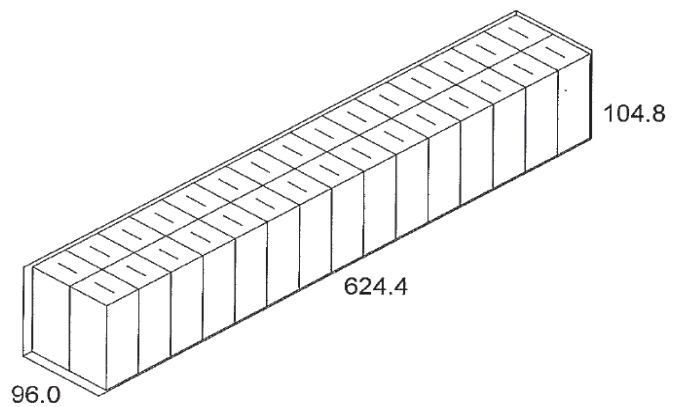

MF103

Multifold Towel

PRODUCT SPECIFICATIONS:

Sheet Detail:	
Length/Perf (In):	9.50
Width (In):	9.25
Sheet Count:	200
<i>Per roll or pack</i>	
Rolls/Packs per case	16
Paper type:	TAD

Roll/Pack Detail:	
Length (Ft.):	NA
Width (In):	NA
Diameter (In):	NA
Plys:	1

Carton Info:	
Length (In):	20.5
Width (In):	13.0
Case Height (In):	9.3
Case Weight (Lbs):	12.8
Cases/Pallet:	70
Pallets/Truck:	30
Cube:	1.4
Ti:	7
Hi:	10
Carton Type:	White

All product details, product specifications, and data are subject to change without notice to improve product quality, design, or performance