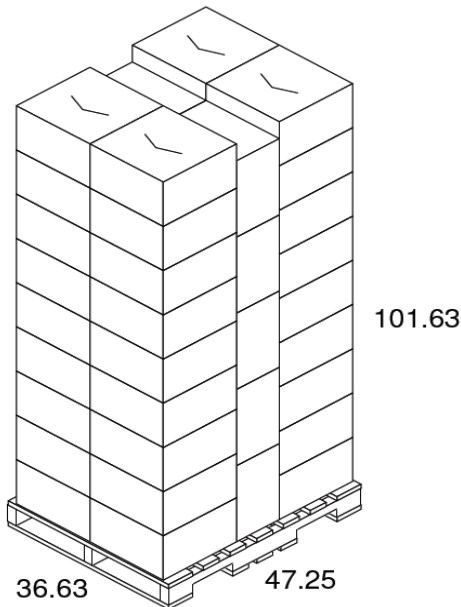

Bedford Paper

JRT404 Jumbo Bath Tissue

PRODUCT SPECIFICATIONS:

Sheet Detail:	
Length/Perf (In):	NA
Width (In):	3.31
Sheet Count:	NA
<i>Per roll or pack</i>	
Rolls/Packs per case	12
Paper type:	Recycled

Roll/Pack Detail:	
Length (Ft.):	1000
Width (In):	3.31
Diameter (In):	9.00
Plys:	2

Carton Info:	
Length (In):	18.3
Width (In):	18.3
Case Height (In):	10.6
Case Weight (Lbs):	22.0
Cases/Pallet:	46*
Pallets/Truck:	30
Cube:	2.1
Ti:	4
Hi:	9
Carton Type:	White

***Please note the unique pallet layout for this product**