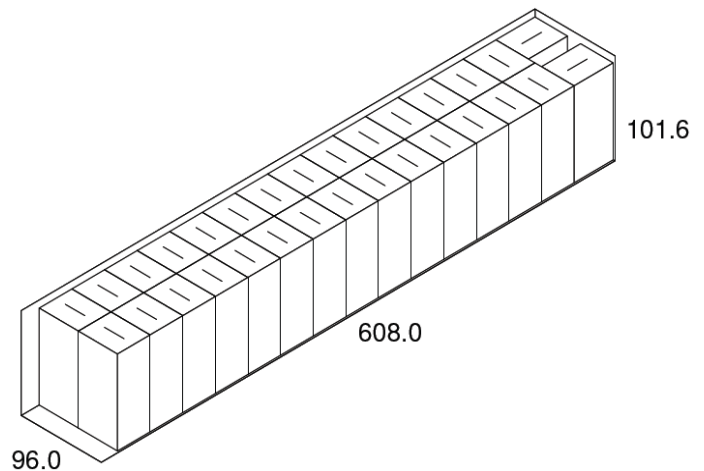

Bedford Paper

JRT404 Jumbo Bath Tissue

PRODUCT SPECIFICATIONS:

Sheet Detail:	
Length/Perf (In):	NA
Width (In):	3.31
Sheet Count:	NA
<i>Per roll or pack</i>	
Rolls/Packs per case	12
Paper type:	Recycled

Roll/Pack Detail:	
Length (Ft.):	1000
Width (In):	3.31
Diameter (In):	9.00
Plys:	2

Carton Info:	
Length (In):	18.3
Width (In):	18.3
Case Height (In):	10.6
Case Weight (Lbs):	22.0
Cases/Pallet:	46*
Pallets/Truck:	30
Cube:	2.1
Ti:	4
Hi:	9
Carton Type:	White

***Please note the unique pallet layout for this product**