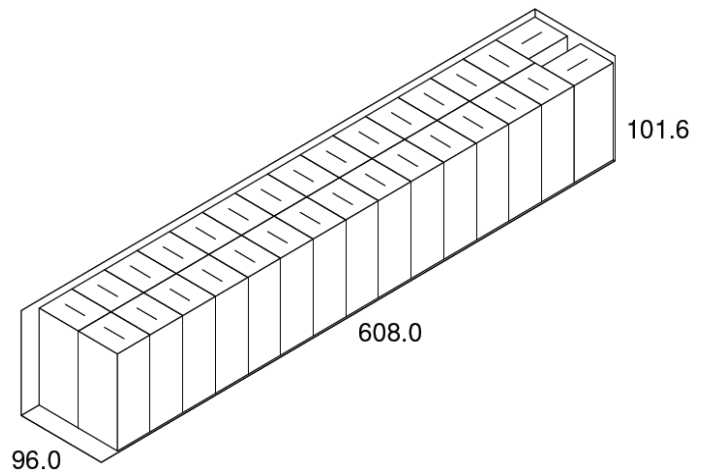

## JRT402 Jumbo Bath Tissue

### PRODUCT SPECIFICATIONS:

Sheet Detail:	
Length/Perf (In):	NA
Width (In):	3.31
Sheet Count:	NA
<i>Per roll or pack</i>	
Rolls/Packs per case	12
Paper type:	Recycled

Roll/Pack Detail:	
Length (Ft.):	710
Width (In):	3.31
Diameter (In):	9.00
Plys:	2

Carton Info:	
Length (In):	18.3
Width (In):	18.3
Case Height (In):	10.6
Case Weight (Lbs):	16.0
Cases/Pallet:	46*
Pallets/Truck:	30
Cube:	2.1
Ti:	4
Hi:	9
Carton Type:	White

**\*Please note the unique pallet layout for this product**