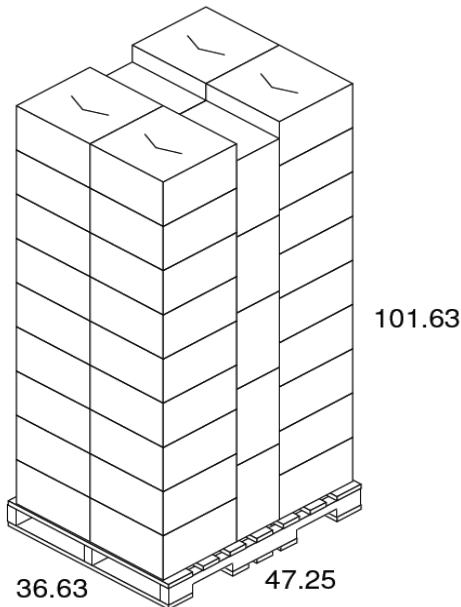

Bedford Paper