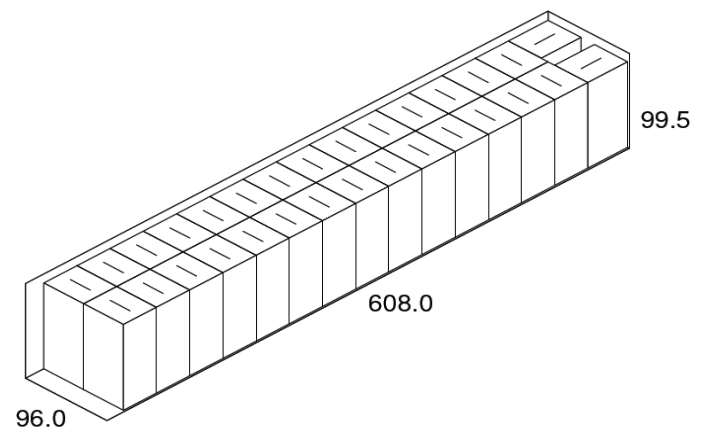

Bedford Paper

HWTW552

Hard Wound Roll Towel

PRODUCT SPECIFICATIONS:

Sheet Detail:	
Length/Perf (In):	NA
Width (In):	7.81
Sheet Count:	NA
<i>Per roll or pack</i>	
Rolls/Packs per case	6
Paper type:	Recycled

Roll/Pack Detail:	
Length (Ft.):	800
Width (In):	7.81
Diameter (In):	7.30
Plys:	1

Carton Info:	
Length (In):	22.9
Width (In):	15.3
Case Height (In):	8.5
Case Weight (Lbs):	23.0
Cases/Pallet:	55
Pallets/Truck:	30
Cube:	1.7
Ti:	5
Hi:	11
Carton Type:	White