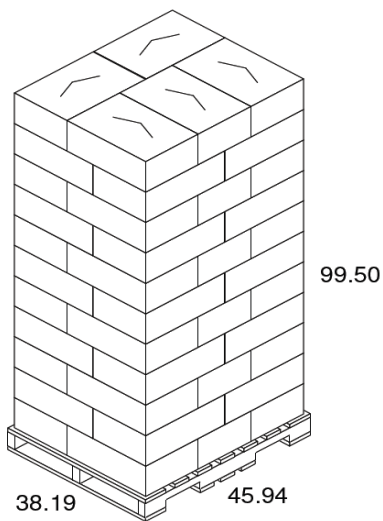

Bedford Paper

HWTW552

Hard Wound Roll Towel

PRODUCT SPECIFICATIONS:

Sheet Detail:	
Length/Perf (In):	NA
Width (In):	7.81
Sheet Count:	NA
<i>Per roll or pack</i>	
Rolls/Packs per case	6
Paper type:	Recycled

Roll/Pack Detail:	
Length (Ft.):	800
Width (In):	7.81
Diameter (In):	7.30
Plys:	1

Carton Info:	
Length (In):	22.9
Width (In):	15.3
Case Height (In):	8.5
Case Weight (Lbs):	23.0
Cases/Pallet:	55
Pallets/Truck:	30
Cube:	1.7
Ti:	5
Hi:	11
Carton Type:	White