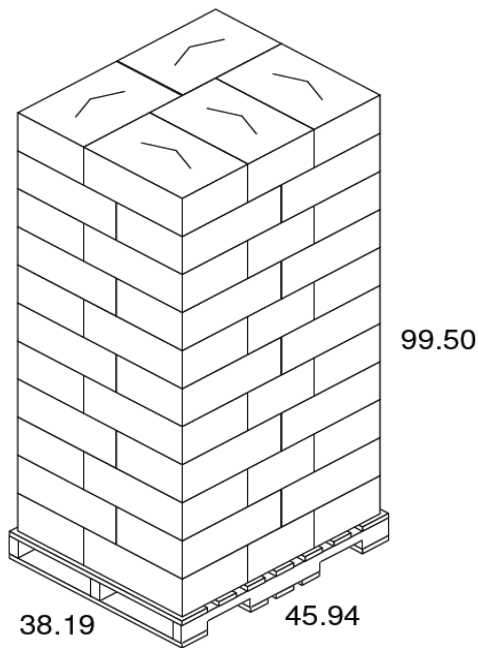

Bedford Paper

HWTK503 Hard Wound Roll Towel

PRODUCT SPECIFICATIONS:

Sheet Detail:	
Length/Perf (In):	NA
Width (In):	7.81
Sheet Count:	NA
<i>Per roll or pack</i>	
Rolls/Packs per case	6
Paper type:	Recycled

Roll/Pack Detail:	
Length (Ft.):	800
Width (In):	7.81
Diameter (In):	7.30
Plys:	1

Carton Info:	
Length (In):	22.9
Width (In):	15.3
Case Height (In):	8.5
Case Weight (Lbs):	22.0
Cases/Pallet:	55
Pallets/Truck:	30
Cube:	1.7
Ti:	5
Hi:	11
Carton Type:	Brown