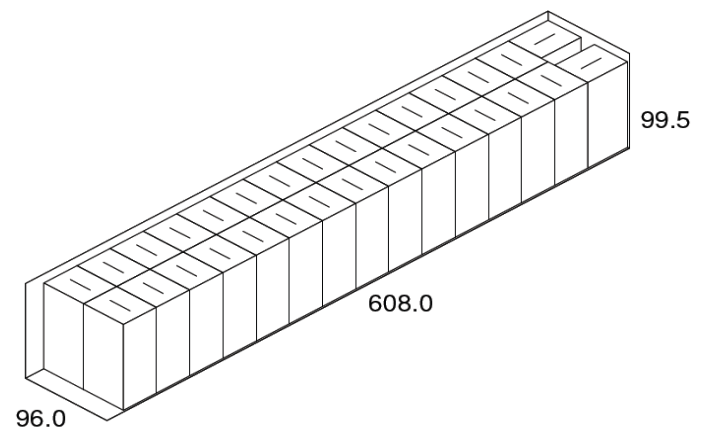

Bedford Paper

HWTK503 Hard Wound Roll Towel

PRODUCT SPECIFICATIONS:

Sheet Detail:	
Length/Perf (In):	NA
Width (In):	7.81
Sheet Count:	NA
<i>Per roll or pack</i>	
Rolls/Packs per case	6
Paper type:	Recycled

Roll/Pack Detail:	
Length (Ft.):	800
Width (In):	7.81
Diameter (In):	7.30
Plys:	1

Carton Info:	
Length (In):	22.9
Width (In):	15.3
Case Height (In):	8.5
Case Weight (Lbs):	22.0
Cases/Pallet:	55
Pallets/Truck:	30
Cube:	1.7
Ti:	5
Hi:	11
Carton Type:	Brown