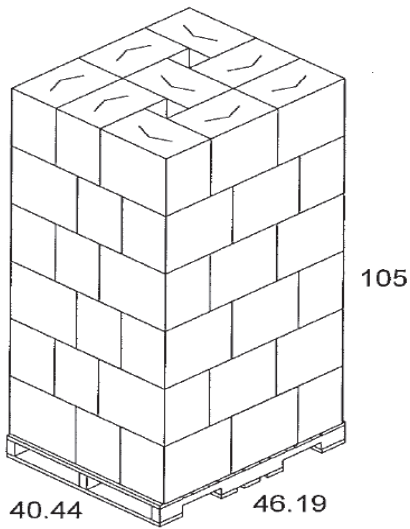

Bedford Paper

HWTK501 Hard Wound Roll Towel

PRODUCT SPECIFICATIONS:

Sheet Detail:	
Length/Perf (In):	NA
Width (In):	7.81
Sheet Count:	NA
<i>Per roll or pack</i>	
Rolls/Packs per case	12
Paper type:	Recycled

Roll/Pack Detail:	
Length (Ft.):	350
Width (In):	7.81
Diameter (In):	5.50
Plys:	1

Carton Info:	
Length (In):	17.3
Width (In):	11.6
Case Height (In):	16.5
Case Weight (Lbs):	20.0
Cases/Pallet:	54
Pallets/Truck:	30
Cube:	1.9
Ti:	9
Hi:	6
Carton Type:	Brown