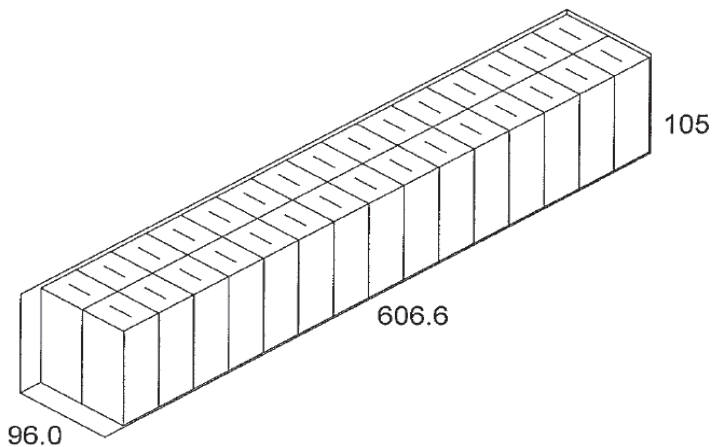

Bedford Paper

HWTK501 Hard Wound Roll Towel

PRODUCT SPECIFICATIONS:

Sheet Detail:	
Length/Perf (In):	NA
Width (In):	7.81
Sheet Count:	NA
<i>Per roll or pack</i>	
Rolls/Packs per case	12
Paper type:	Recycled

Roll/Pack Detail:	
Length (Ft.):	350
Width (In):	7.81
Diameter (In):	5.50
Plys:	1

Carton Info:	
Length (In):	17.3
Width (In):	11.6
Case Height (In):	16.5
Case Weight (Lbs):	20.0
Cases/Pallet:	54
Pallets/Truck:	30
Cube:	1.9
Ti:	9
Hi:	6
Carton Type:	Brown