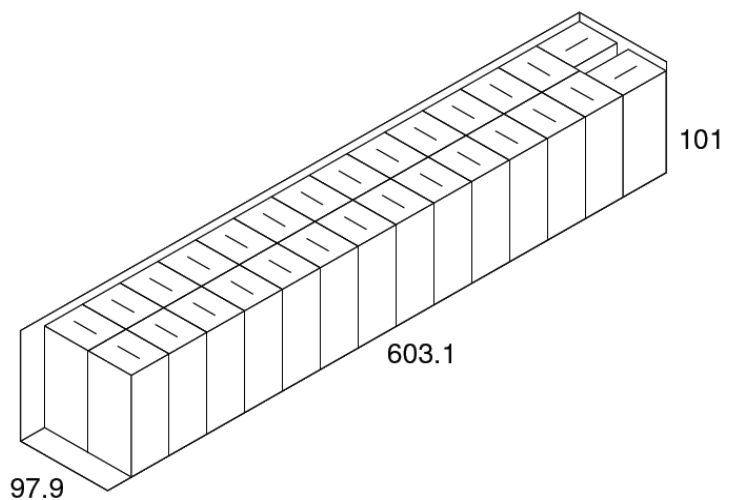

Bedford Paper

HHT210 Household Towel

PRODUCT SPECIFICATIONS:

Sheet Detail:	
Length/Perf (In):	8.00
Width (In):	11.00
Sheet Count:	210
<i>Per roll or pack</i>	
Rolls/Packs per case	12
Paper type:	Recycled

Roll/Pack Detail:	
Length (Ft.):	140
Width (In):	11.00
Diameter (In):	5.50
Plys:	2

Carton Info:	
Length (In):	21.0
Width (In):	16.0
Case Height (In):	11.3
Case Weight (Lbs):	15.0
Cases/Pallet:	48
Pallets/Truck:	28
Cube:	2.2
Ti:	6
Hi:	8
Carton Type:	White