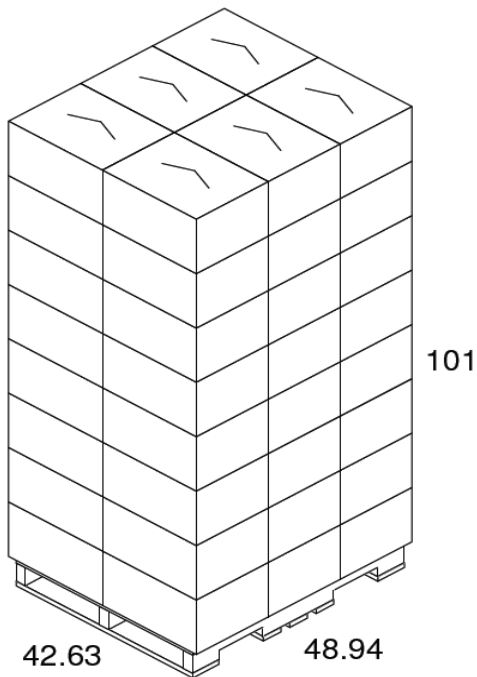

Bedford Paper

HHT210 Household Towel

PRODUCT SPECIFICATIONS:

Sheet Detail:	
Length/Perf (In):	8.00
Width (In):	11.00
Sheet Count:	210
<i>Per roll or pack</i>	
Rolls/Packs per case	12
Paper type:	Recycled

Roll/Pack Detail:	
Length (Ft.):	140
Width (In):	11.00
Diameter (In):	5.50
Plys:	2

Carton Info:	
Length (In):	21.0
Width (In):	16.0
Case Height (In):	11.3
Case Weight (Lbs):	15.0
Cases/Pallet:	48
Pallets/Truck:	28
Cube:	2.2
Ti:	6
Hi:	8
Carton Type:	White