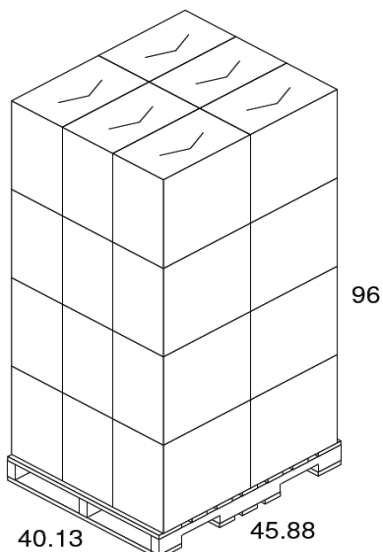

Bedford Paper