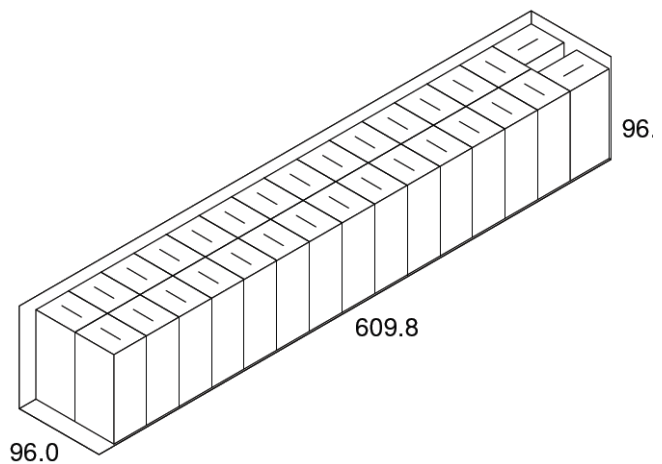

### PRODUCT SPECIFICATIONS:

Sheet Detail:	
Length/Perf (In):	8.00
Width (In):	11.00
Sheet Count:	85
<i>Per roll or pack</i>	
Rolls/Packs per case	30
Paper type:	Recycled

Roll/Pack Detail:	
Length (Ft.):	57
Width (In):	11.00
Diameter (In):	4.70
Plys:	2

Carton Info:	
Length (In):	22.9
Width (In):	13.4
Case Height (In):	22.5
Case Weight (Lbs):	15.0
Cases/Pallet:	24
Pallets/Truck:	30
Cube:	4.0
Ti:	6
Hi:	4
Carton Type:	White

\*\*All product details, product specifications, and data are subject to change without notice to improve product quality, design, or performance\*\*