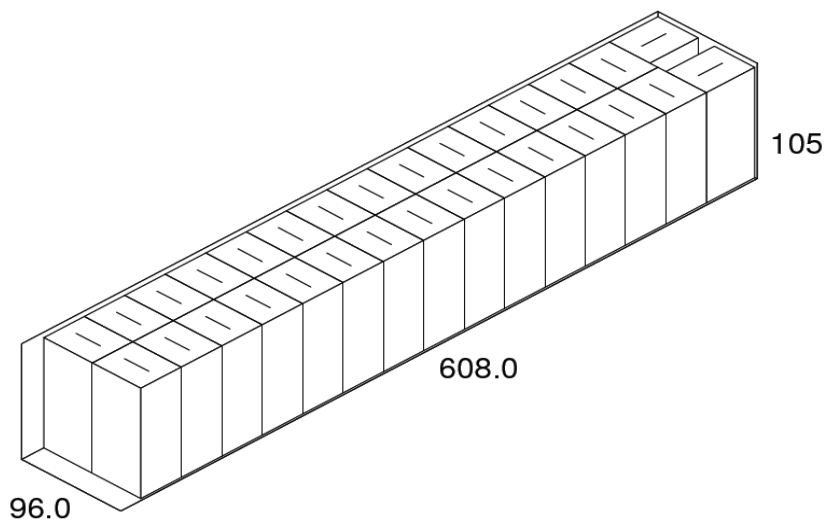

Bedford Paper

CP603

Centerpull Towel w/ Core

PRODUCT SPECIFICATIONS:

Sheet Detail:

Length/Perf (In):	12.00
Width (In):	7.60
Sheet Count:	600
<i>Per roll or pack</i>	
Rolls/Packs per case	6
Paper type:	Recycled

Roll/Pack Detail:

Length (Ft.):	600
Width (In):	7.60
Diameter (In):	7.60
Plys:	2

Carton Info:

Length (In):	23.5
Width (In):	15.9
Case Height (In):	8.3
Case Weight (Lbs):	19.0
Cases/Pallet:	60
Pallets/Truck:	30
Cube:	1.8
Ti:	5
Hi:	12
Carton Type:	White